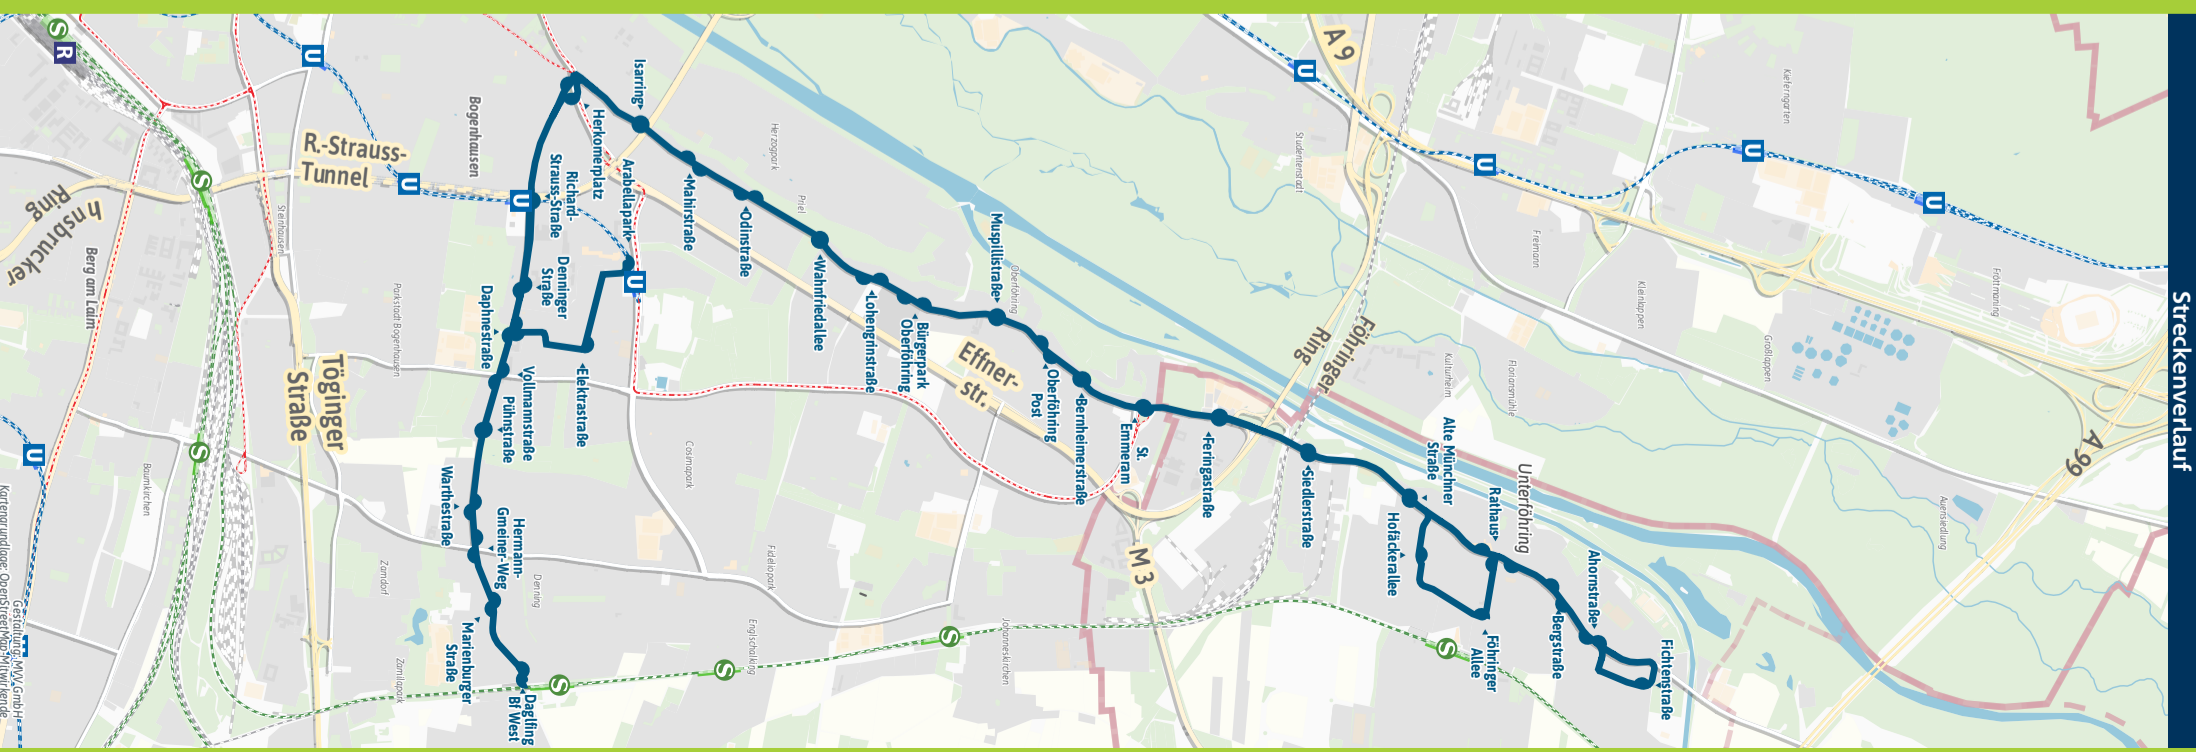

Streckenverlauf

Daglfing Bf West - Richard-Strauss-Str. - Herkomerplatz - St.Emmeram - Unterföhring, Fichtenstr.

Table with columns for Zone, Stunde, Montag - Freitag, and Samstag. Rows list various bus stops and their corresponding departure times.